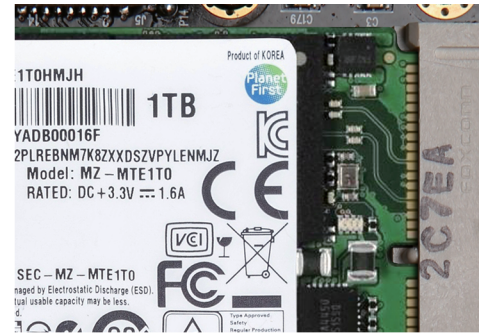

A silver Aurender V1000 DAC & Headphone Amplifier is the central focus, positioned diagonally. Its circular display shows '3528 KHz' and 'V1000'. The device is surrounded by a blurred background of a desk with a keyboard, a 'BUSINESS' folder, and a small potted plant. The text 'Have your Hi-Res music EVERYWHERE' is overlaid in blue and black. Below the device, descriptive text and the product name 'aurender FLOW' are displayed.

Have your Hi-Res music
EVERYWHERE

Portable DAC & Headphone Amplifier
for serious Headphone users.
It can hold up to 1TB music storage.

DAC & Headphone Amplifier

aurender **FLOW**

DAC & Headphone Amplifier aurender FLOW

Powerful Hi-Fi Headphone Amp
32bit/384kHz , DSD64/128 DAC
Convenient Volume Control
Battery & USB Hybrid Power
mSATA slot for music storage
7+ hours of play time with 4450 mAh Battery
LCD with various Status Display
Aluminum Machined Case

Targeted Serious Head-Fiers

Aurender FLOW has a 6.35 phi standard headphone jack and enough power to handle hard to drive headphones

0.5dB Velocity Sensitive Volume & Playback Control

Very Convenient for the most frequently used function