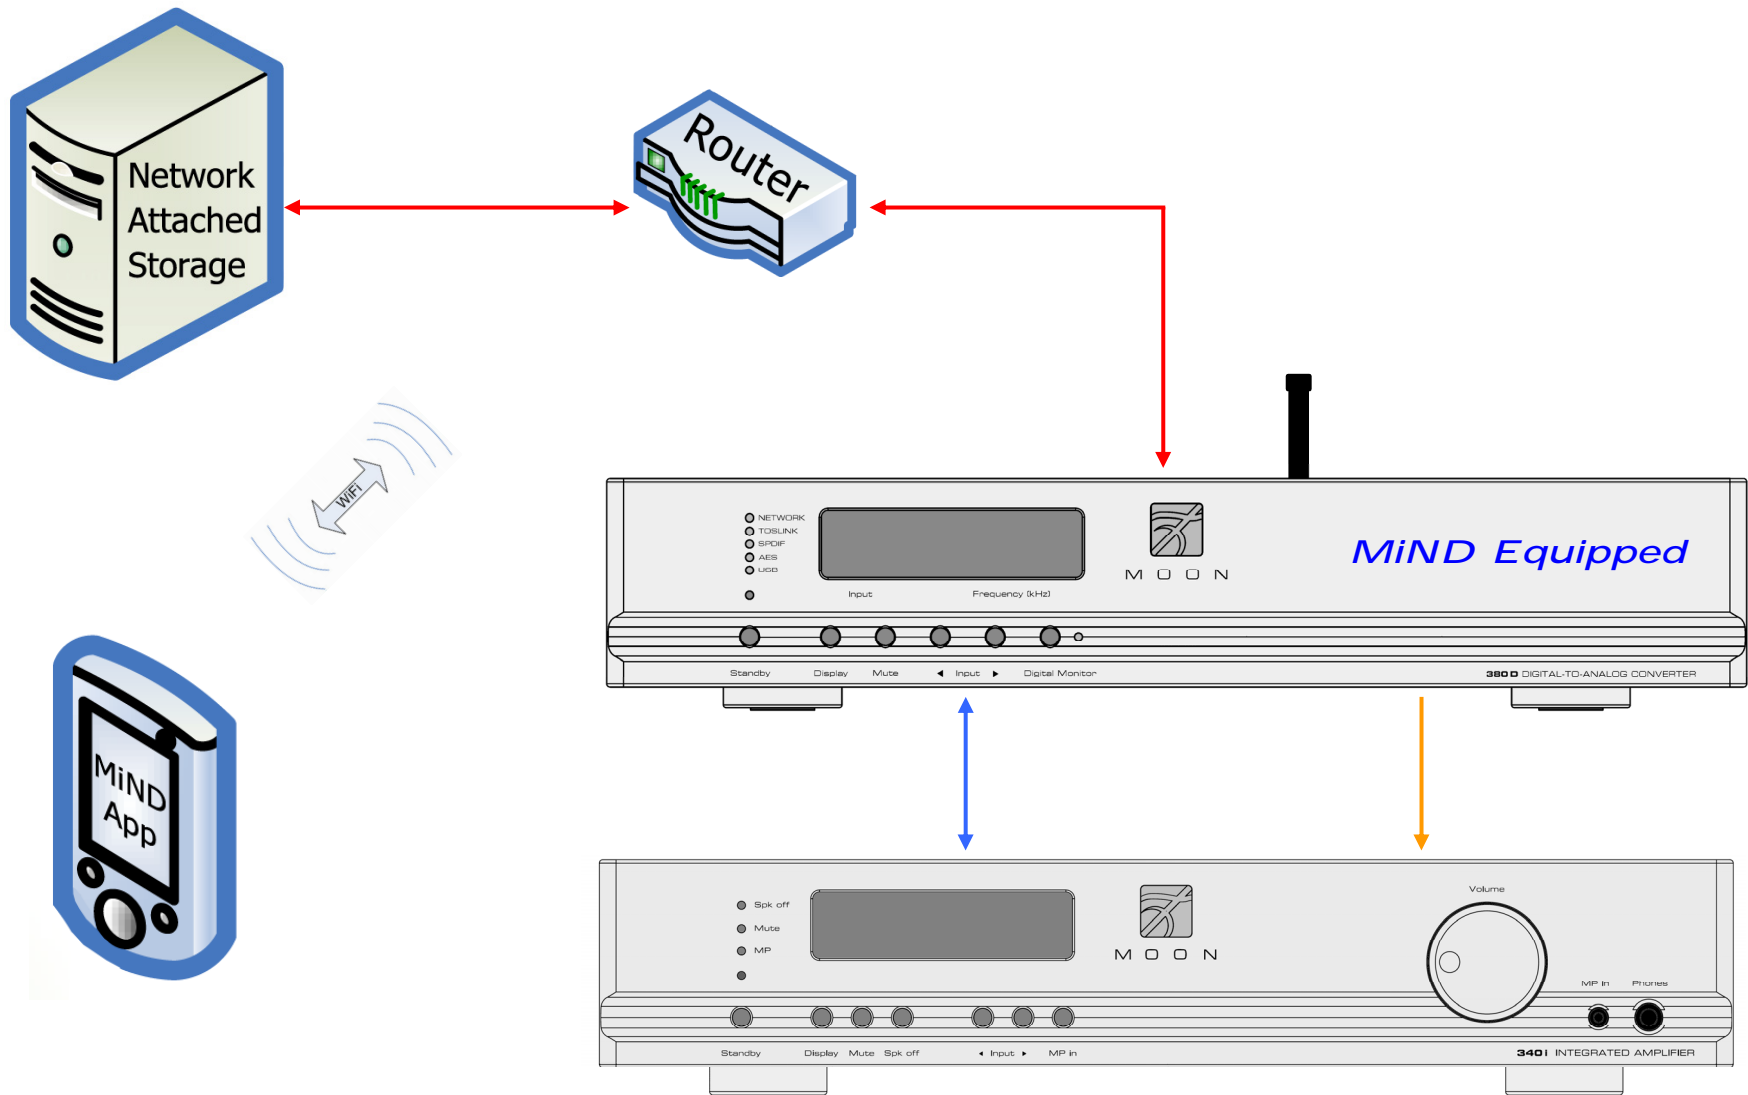

MiND Multi-room Application – example 2

The MOON 340i can be replaced by a:

MOON 250i, 600i or 700i Integrated Amplifier
MOON 350P, P-7, P-8 or 850P Preamplifier
and any MOON Power Amplifier

←→ SimLink connection

→ Analog Audio Signal

←→ Ethernet connection