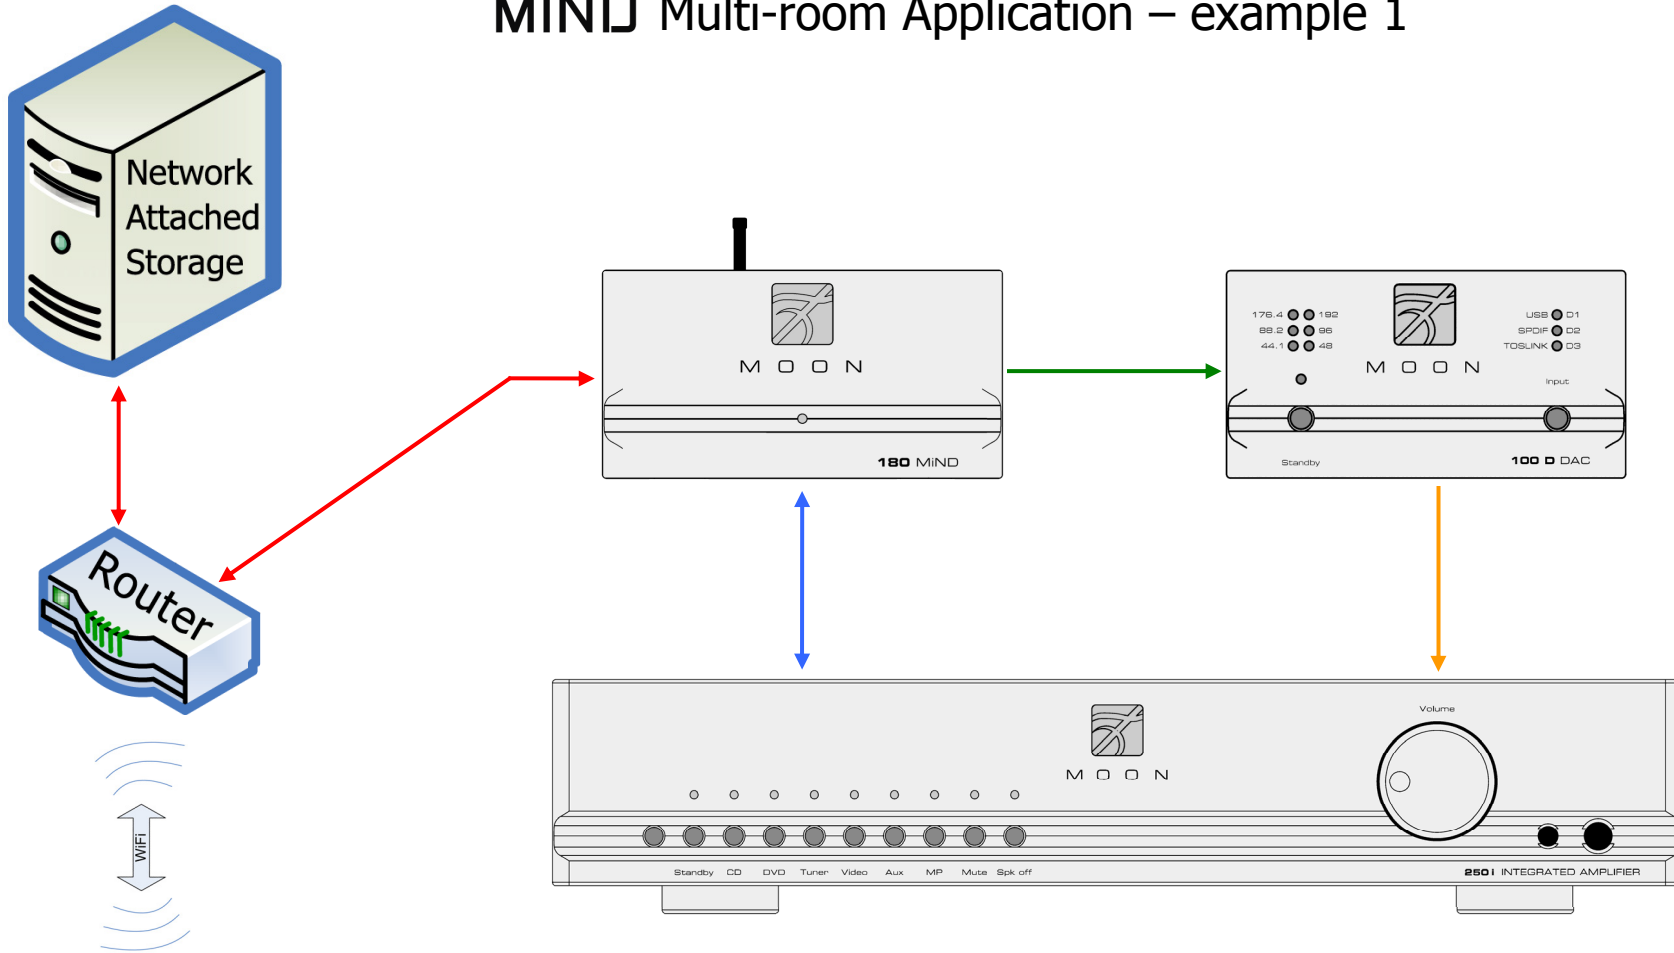

** Must be equipped with the optional MOON DAC board

M O O N

Power

Emotion

Soul

MiND Multi-room Application – example 1

The MOON 100D can be replaced by a: **MOON 300D DAC or 360D (CD3.3) Disc Player**
MOON 650D or 750D DAC/CD Transport
MOON Andromeda or SuperNova Disc Player