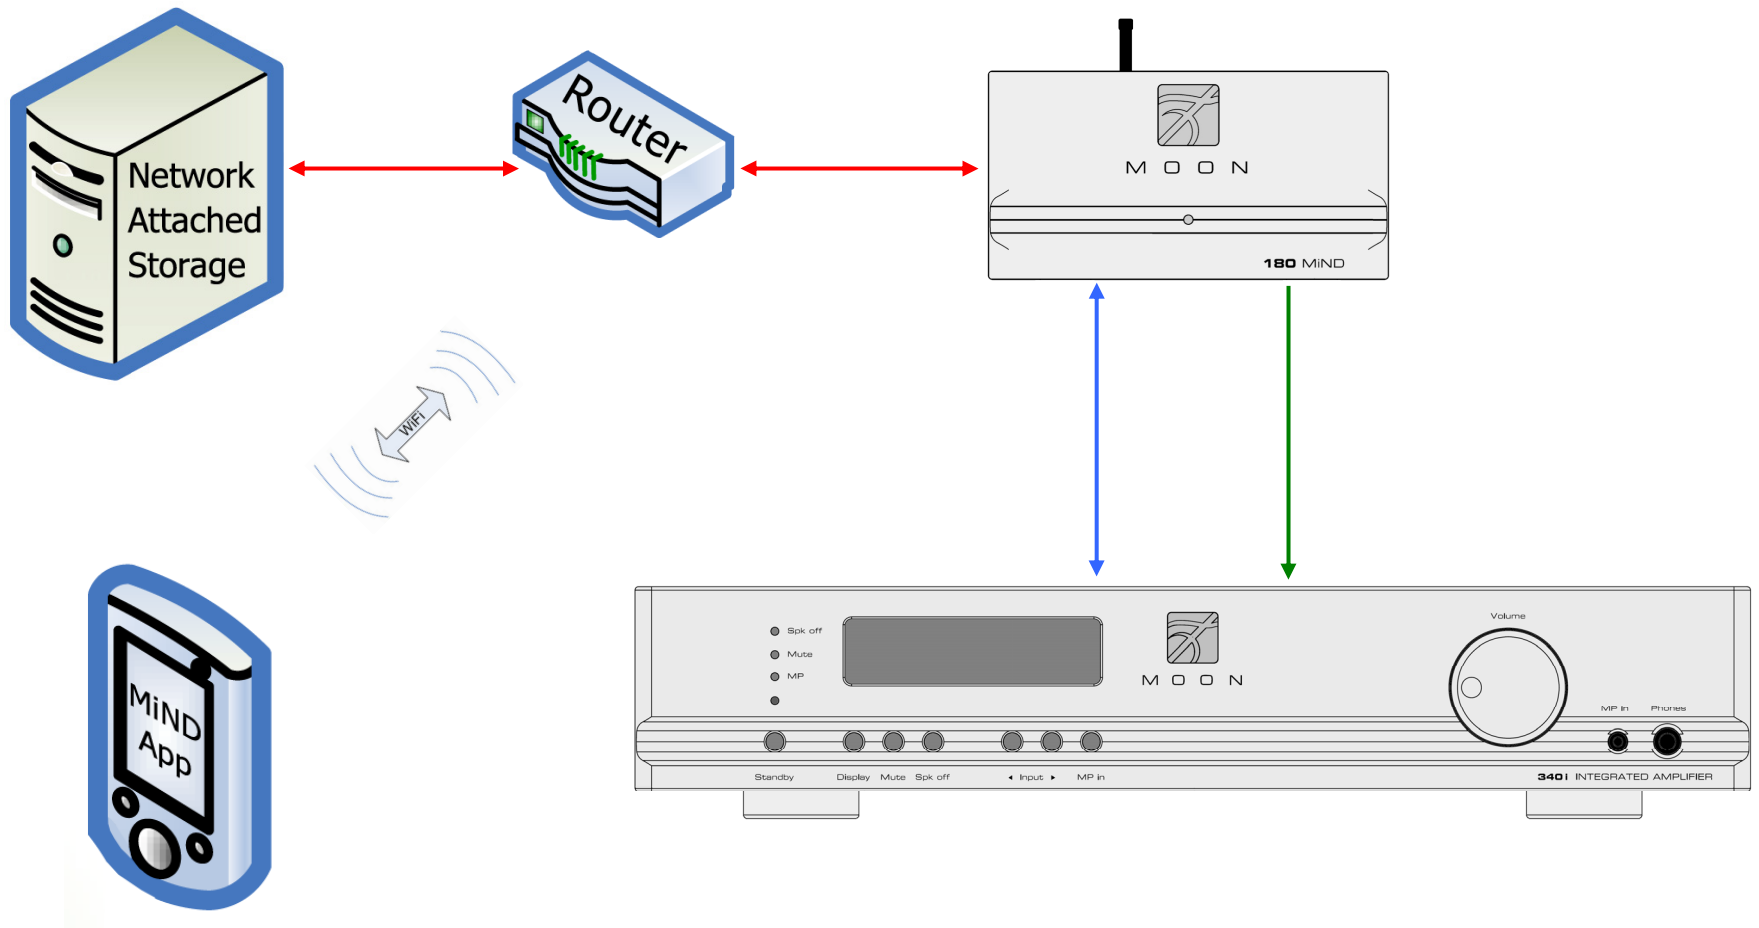

↔ Ethernet connection

MiND Multi-room Application – example 4

The MOON 750D can be replaced by a MOON 650D, Andromeda, SuperNova or 360D (CD3.3) Disc Player

The MOON 700i can be replaced by a MOON 600i, 340i (i3.3) or 250i (i-1) Integrated Amplifier

→ Digital Audio Signal
→ Analog Audio Signal

↔ SimLink connection
↔ Ethernet connection

MiND Multi-room Application – example 5

The MOON 340i (i3.3) can be replaced with a MOON 350P (with optional DAC) and any MOON power amplifier