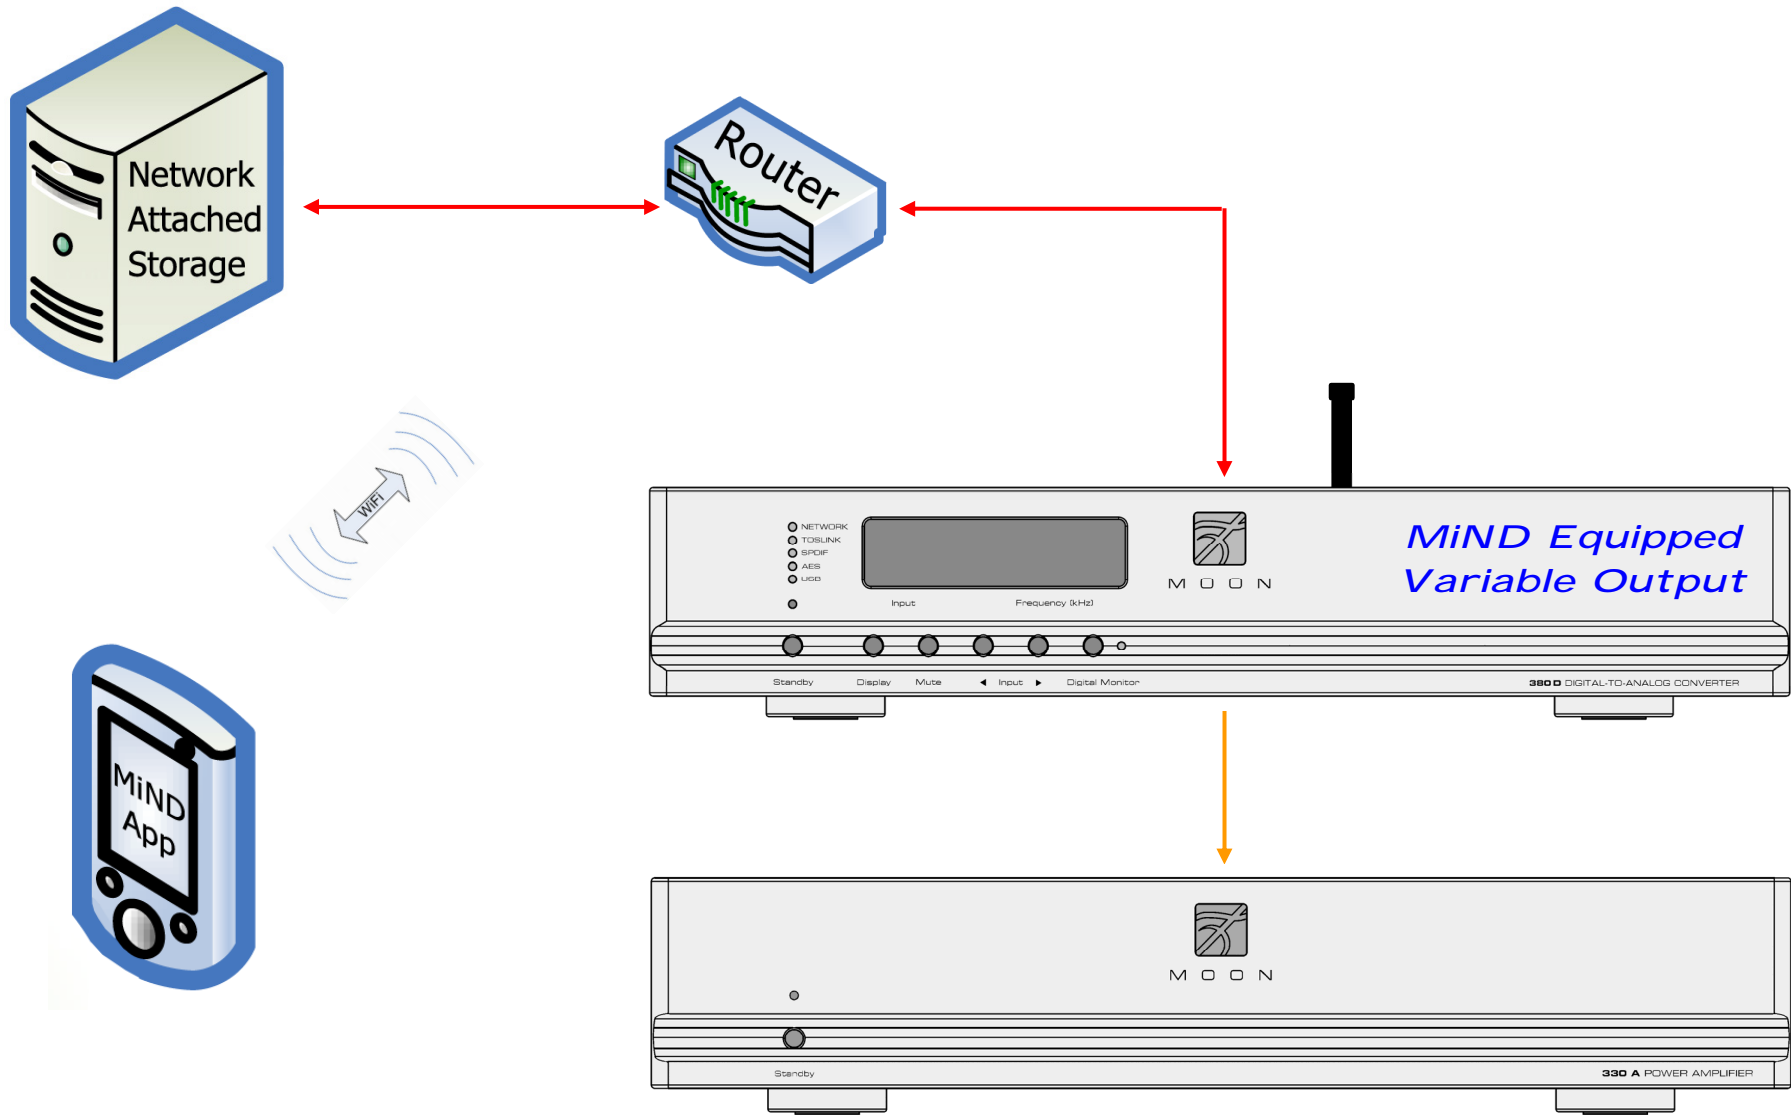

MiND Multi-room Application – example 3

The MOON 330A can be replaced by a:

pair of MOON 400M's

MOON W-7, W-8, pair of MOON W-7M's or pair of 880M's

→ Analog Audio Signal

↔ Ethernet connection