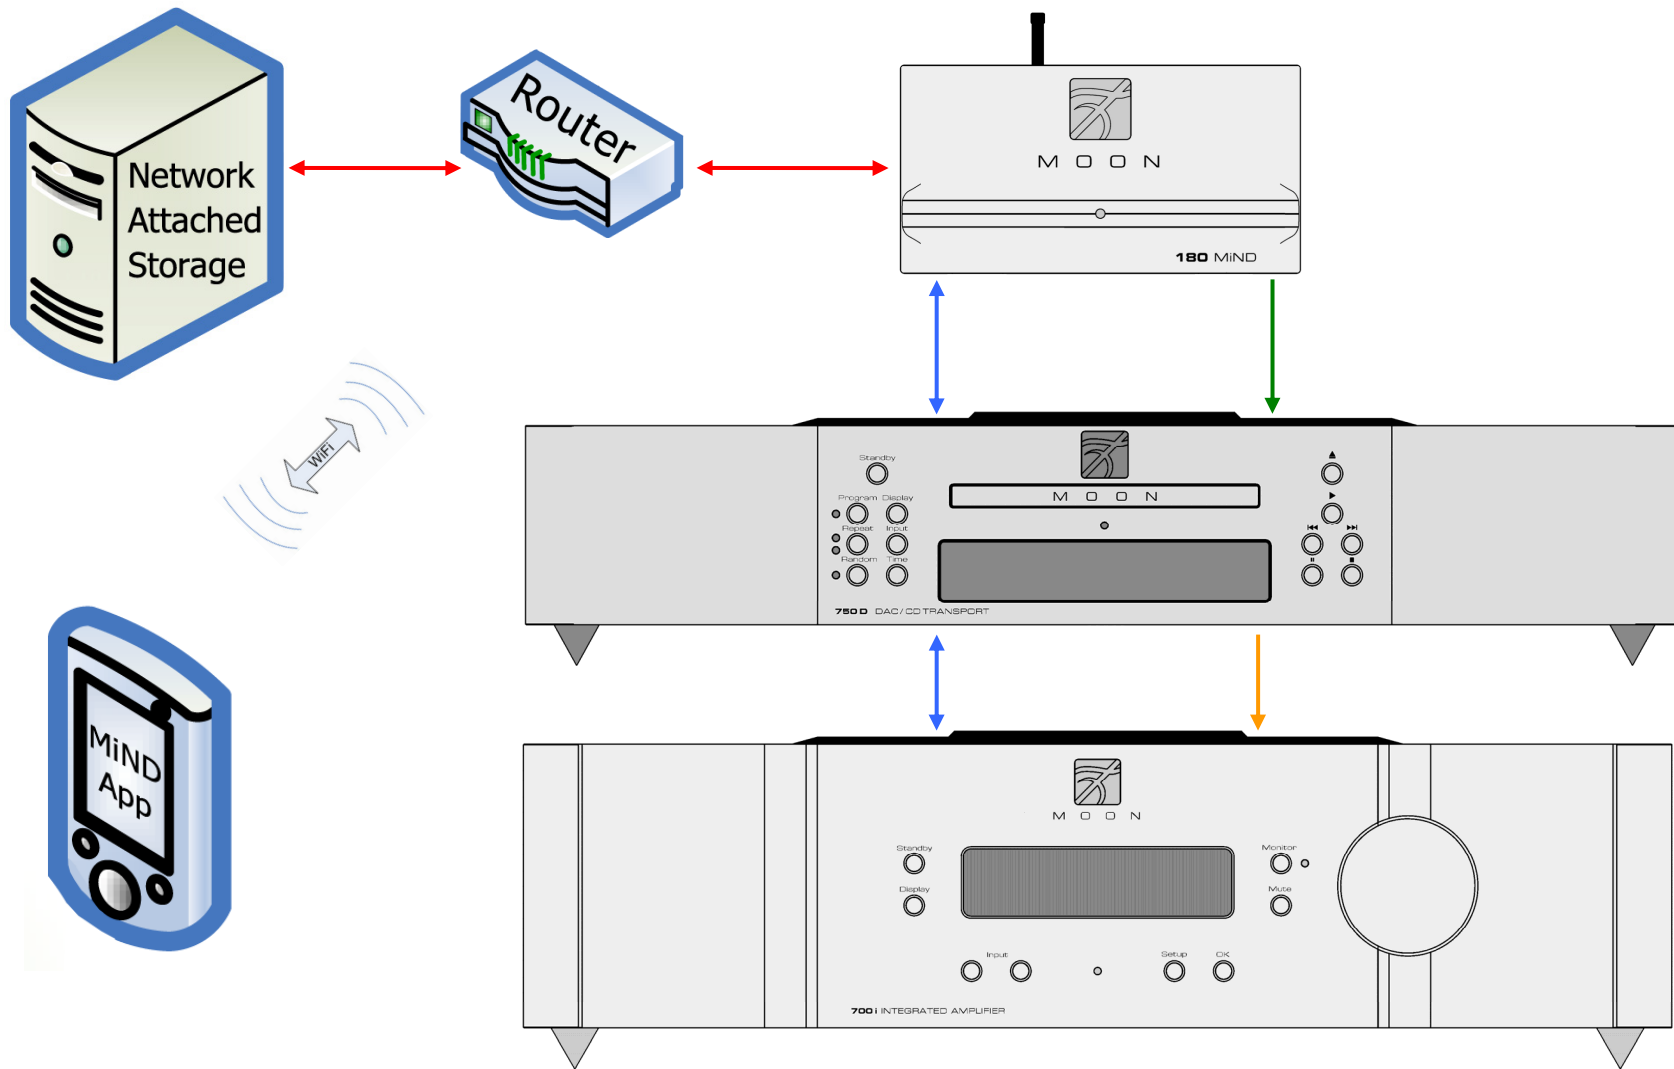

→ Analog Audio Signal

←→ Ethernet connection

MiND Multi-room Application – example 3

The MOON 330A can be replaced by a:

pair of MOON 400M's

MOON W-7, W-8, pair of MOON W-7M's or pair of 880M's

→ Analog Audio Signal

↔ Ethernet connection

MiND Multi-room Application – example 4

The MOON 750D can be replaced by a MOON 650D, Andromeda, SuperNova or 360D (CD3.3) Disc Player

The MOON 700i can be replaced by a MOON 600i, 340i (i3.3) or 250i (i-1) Integrated Amplifier

→ Digital Audio Signal
→ Analog Audio Signal

↔ SimLink connection
↔ Ethernet connection

MiND Multi-room Application – example 5

The MOON 340i (i3.3) can be replaced with a MOON 350P (with optional DAC) and any MOON power amplifier